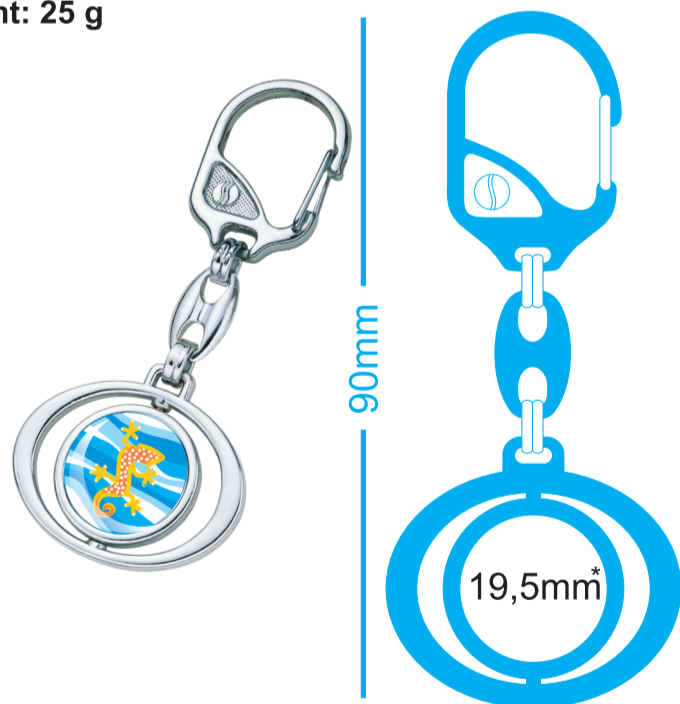

Model: 1016 H
Weight: 25 g

* PRINTING AREA

Model: 1017 H
Weight: 25 g

* PRINTING AREA

Model: 1018 H
Weight: 25 g

* PRINTING AREA

Model: 1025 H
Weight: 25 g

* PRINTING AREA

Model: 1026H
Weight: 25 g

* PRINTING AREA

Model: 1027 H
Weight: 25 g

Model: 1502 K
Weight: 25 g

* PRINTING AREA

Model: 1503K
Weight: 25 g

* PRINTING AREA

Model: 1504K
Weight: 25 g

* PRINTING AREA

Model: 905 H
Weight: 25 g

* PRINTING AREA

Model: 906 H
Weight: 25 g

* PRINTING AREA

Model: trolley token, 2 PLN size

* PRINTING AREA

Model: trolley token, 1 Euro size